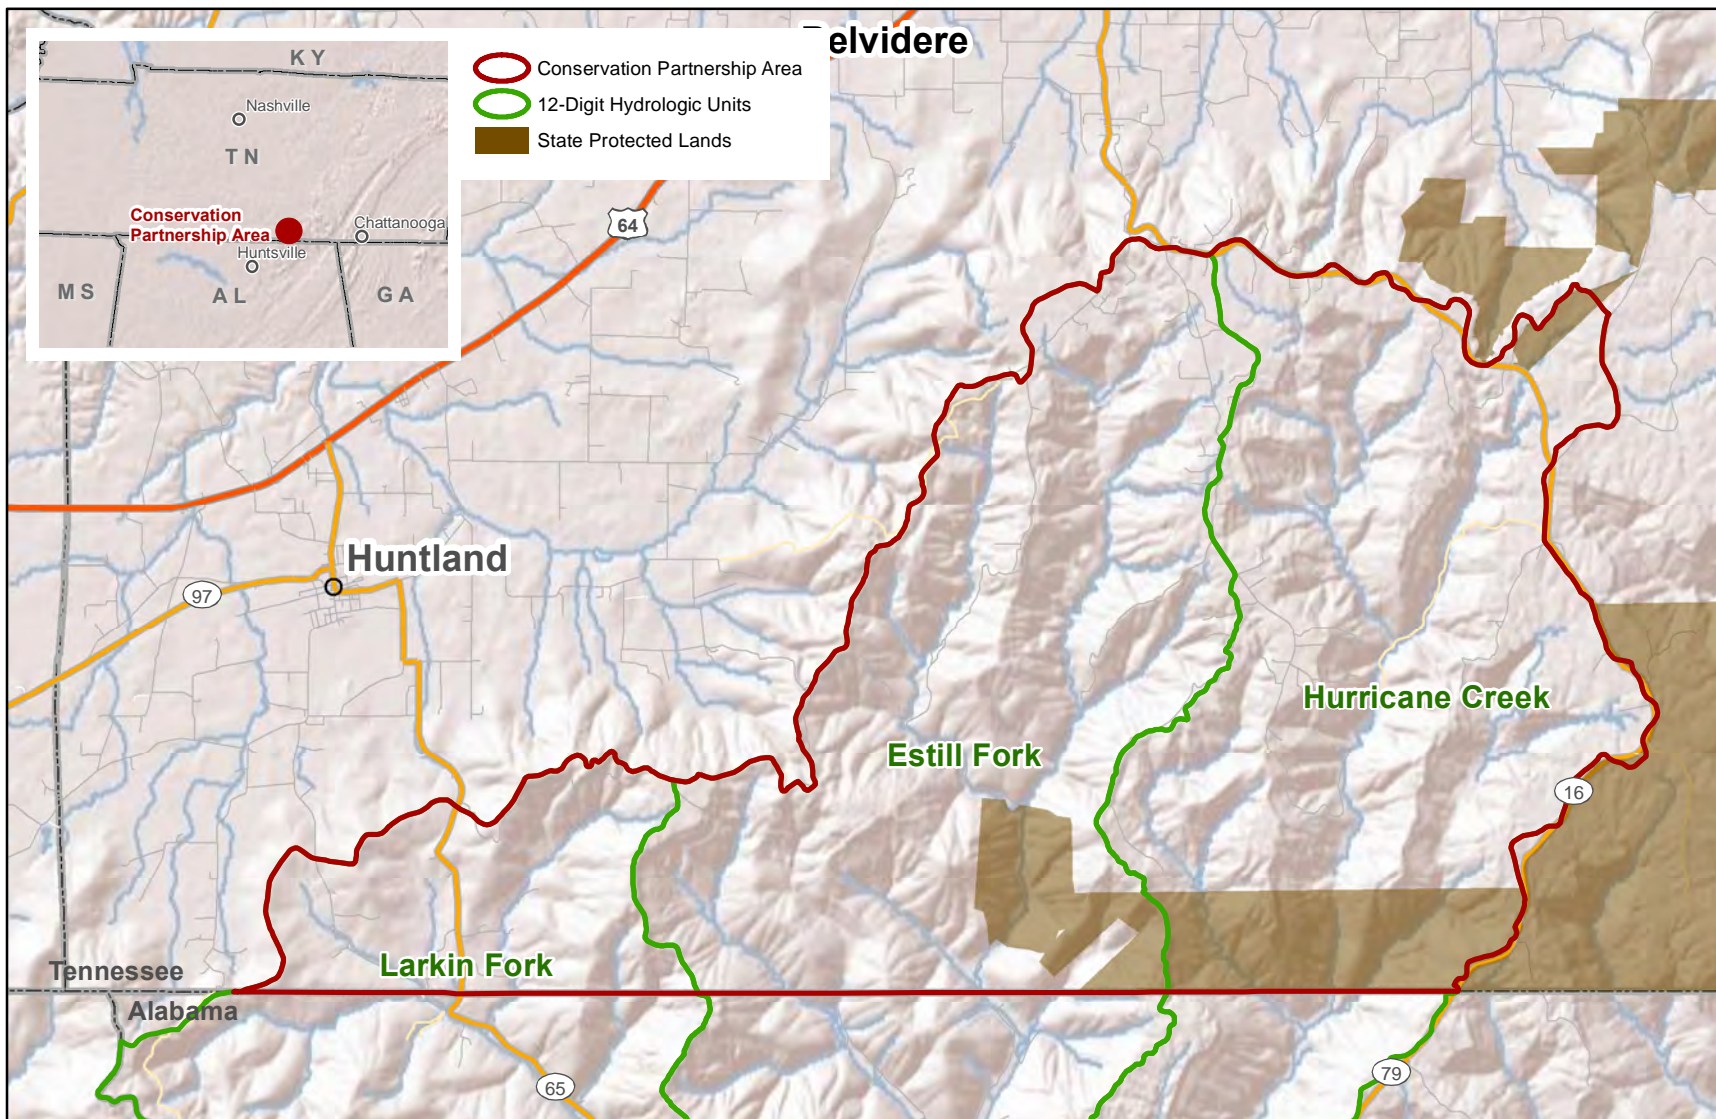

# Proposed Paint Rock River National Wildlife Refuge

Franklin County, Tennessee

Produced for the Division of Planning  
Current to September 2012  
Basemap: ArcGIS Online 2012